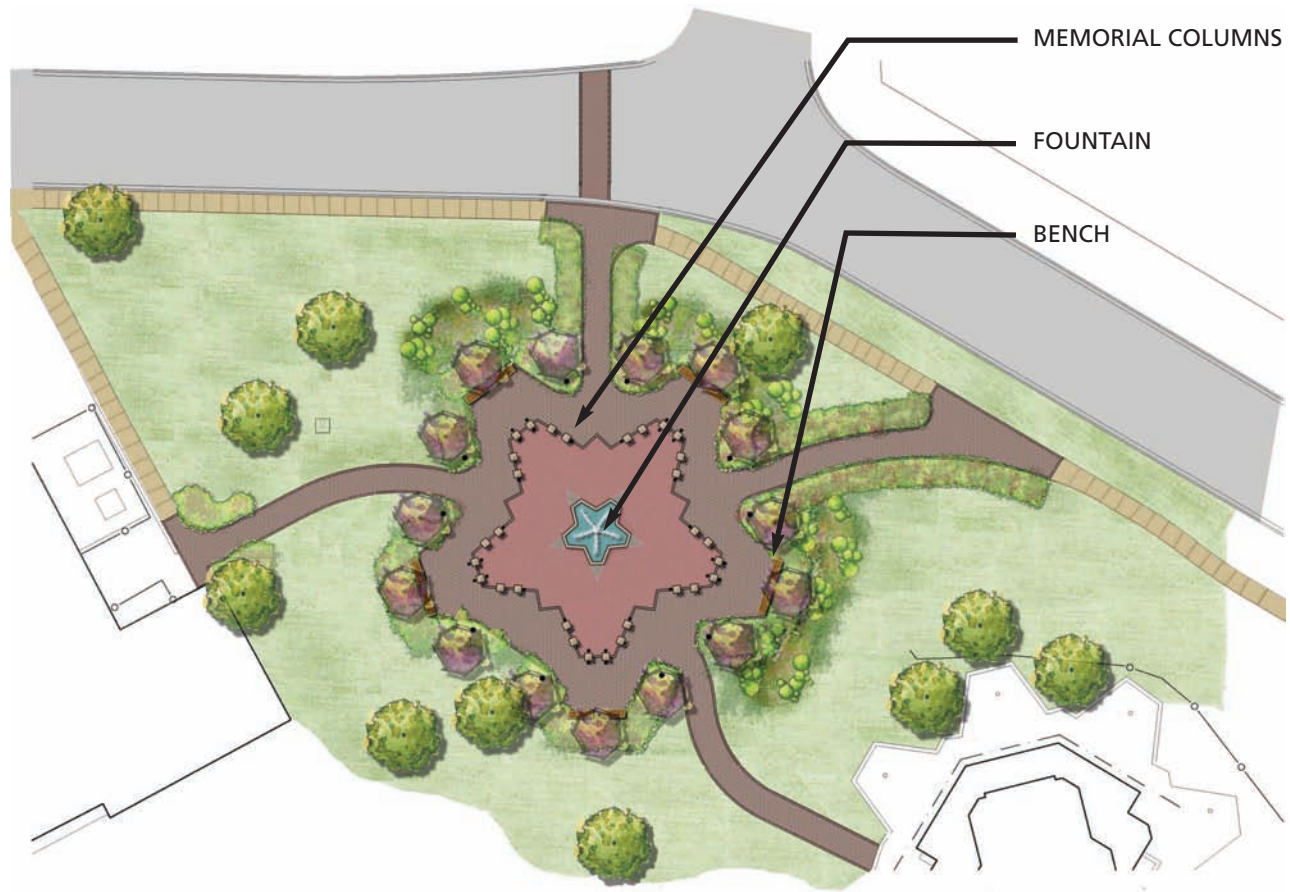

Plans are in place to construct a lasting and beautiful tribute to U.S. veterans and current military personnel. The design will integrate the current band shell into a serene and dignified setting worthy of those who will be commemorated.

The site will be adjacent to the Veterans Memorial Band Shell in Lions Memorial Park. It has been designed as a tranquil, contemplative setting featuring a fountain and columns for engraved bricks.

***The Veterans Memorial Band Shell was officially dedicated in 1999 with the promise that it would be expanded some time in the future.***