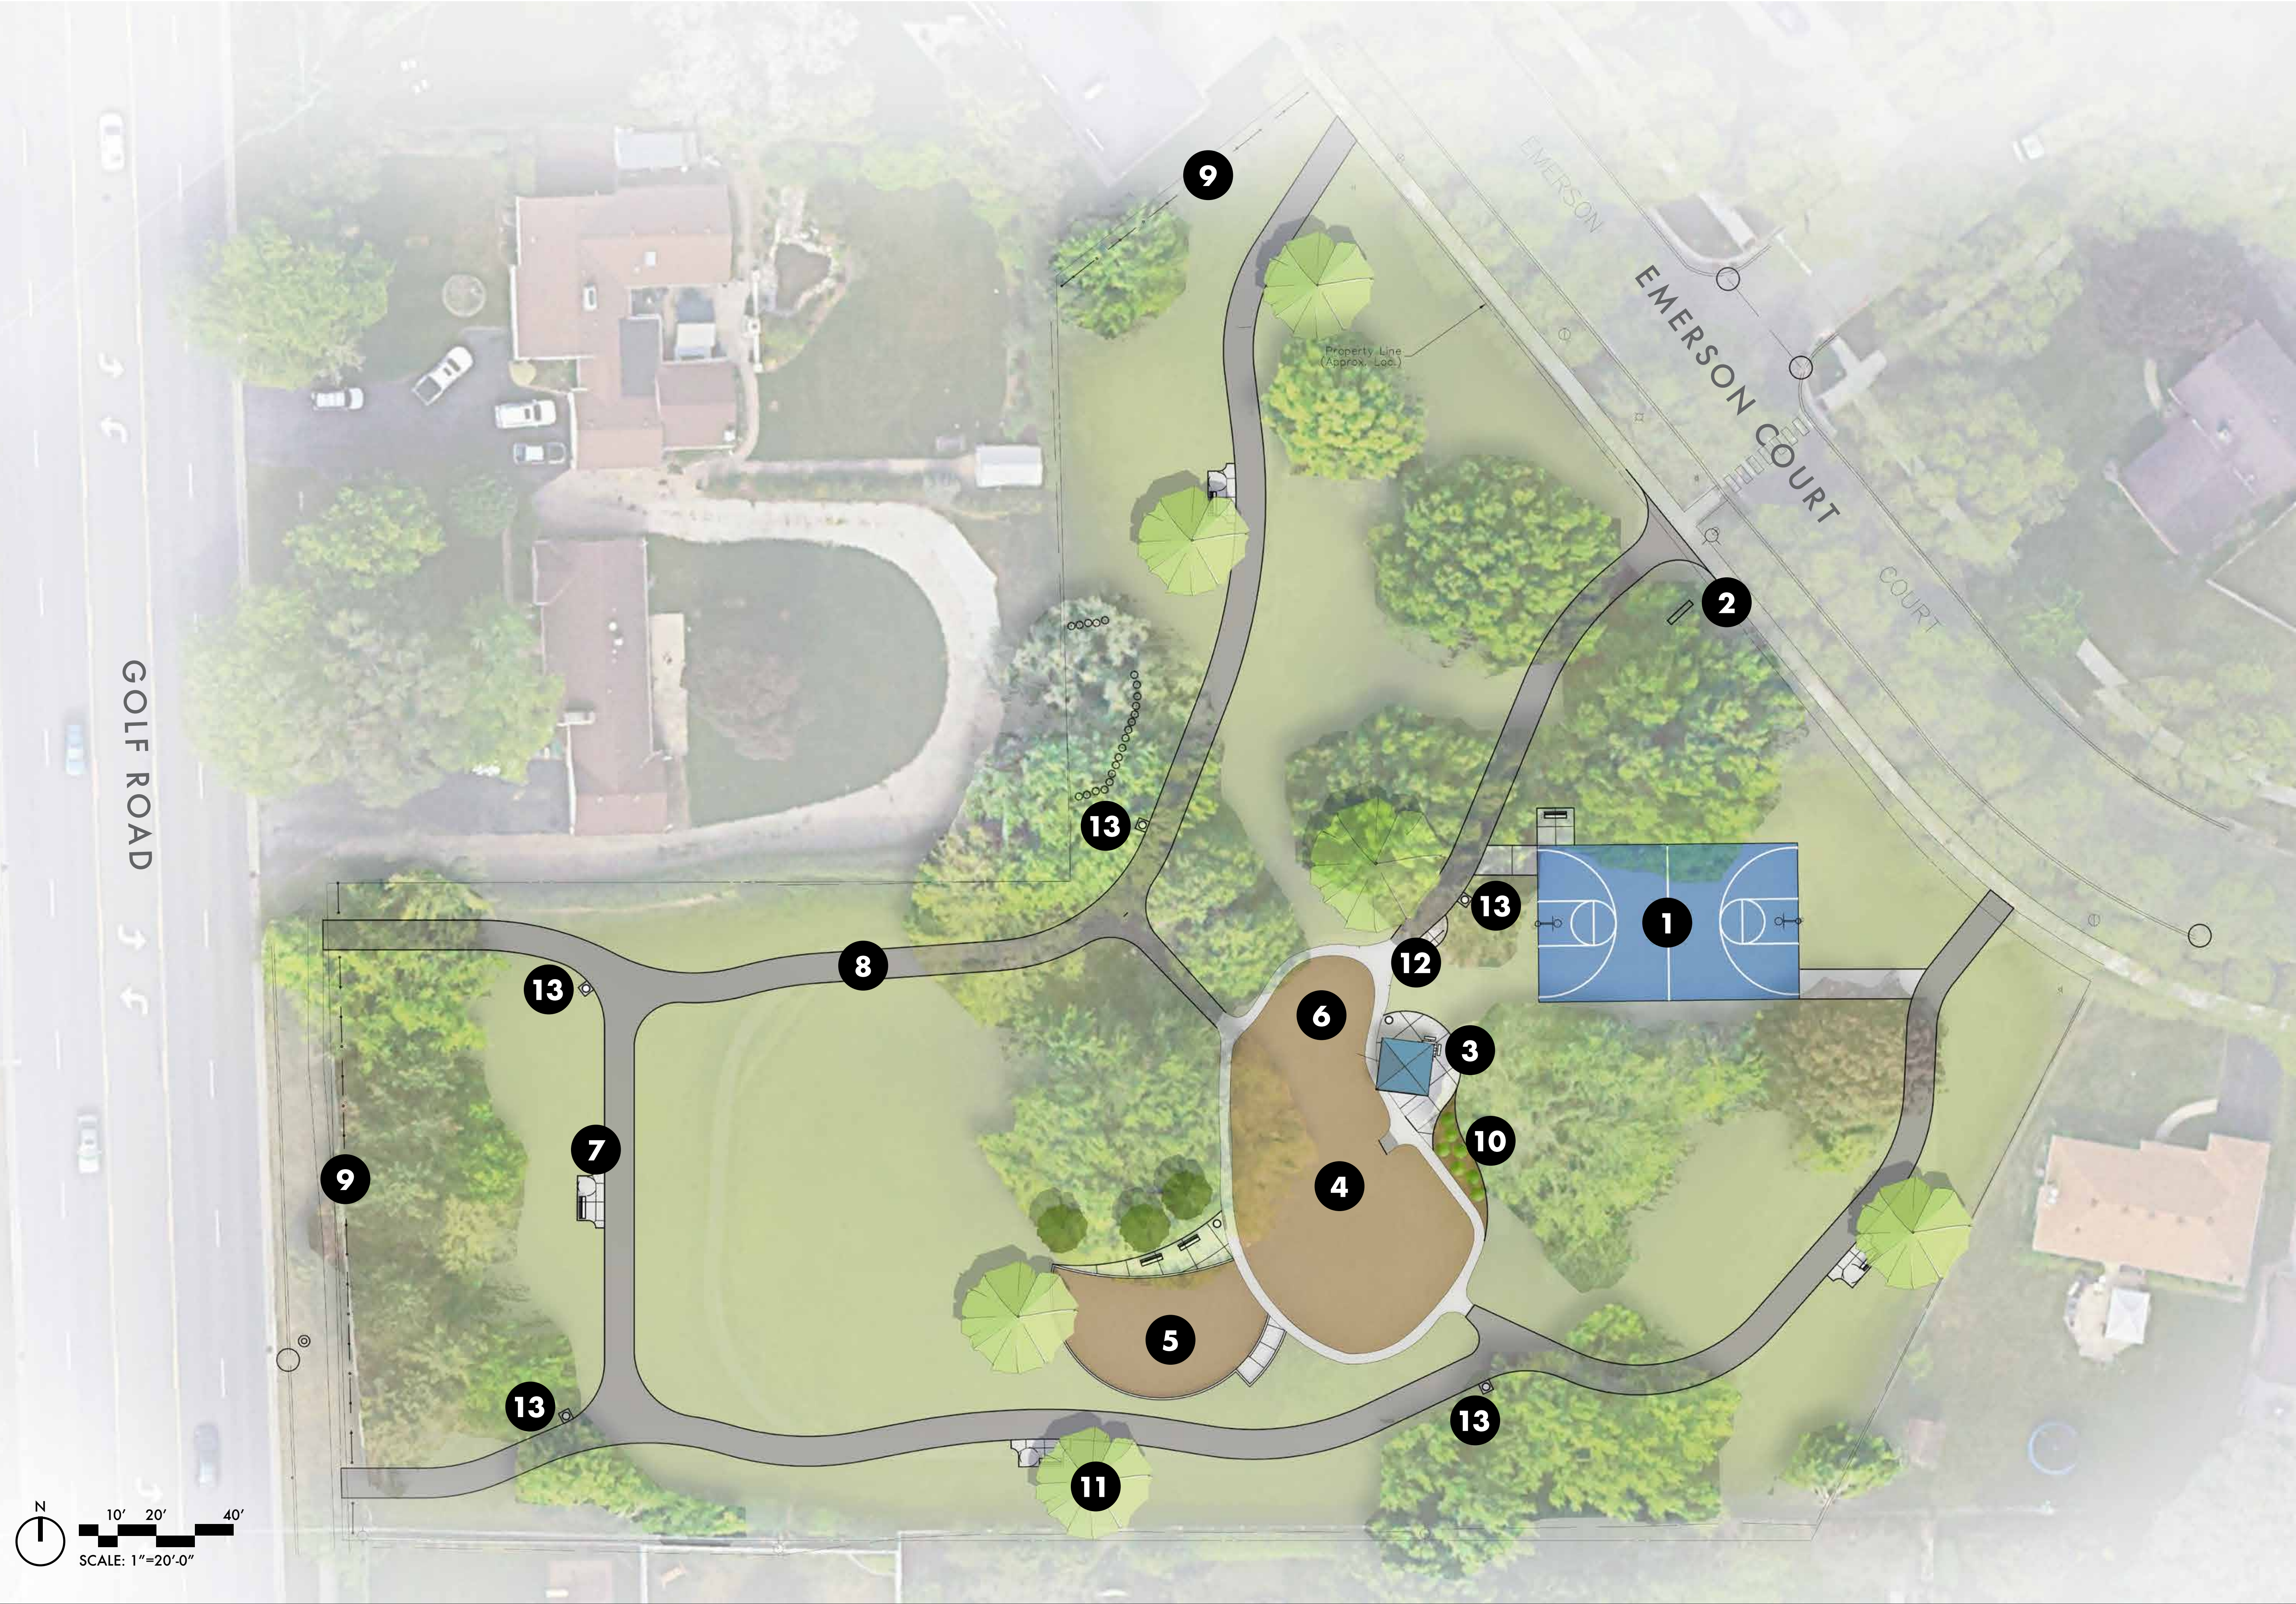

Legend

- 1** RESURFACE EXISTING BASKETBALL COURT
- 2** NEW DOUBLE SIDED PARK SIGN
- 3** CONCRETE PLAZA WITH PARK SHELTER AND PICNIC TABLES
- 4** 5-12 YEAR OLD PLAYGROUND
- 5** 2-5 YEAR OLD PLAYGROUND
- 6** ENGINEERED WOOD FIBER SAFETY SURFACE
- 7** CONCRETE PAD WITH BENCH (TYP)
- 8** 8' ASPHALT PATH
- 9** NEW ORNAMENTAL FENCE (ALTERNATE)
- 10** NATIVE SHRUBS
- 11** NEW SHADE TREE (TYP)
- 12** BIKE RACK
- 13** LITTER CAN

Countryside Park Improvements

June 2025

Prepared for:
Mt. Prospect
Park District

Mt. Prospect, IL

Prepared by: Design Perspectives, Inc.

Design Perspectives INC.
Grounded in Creativity